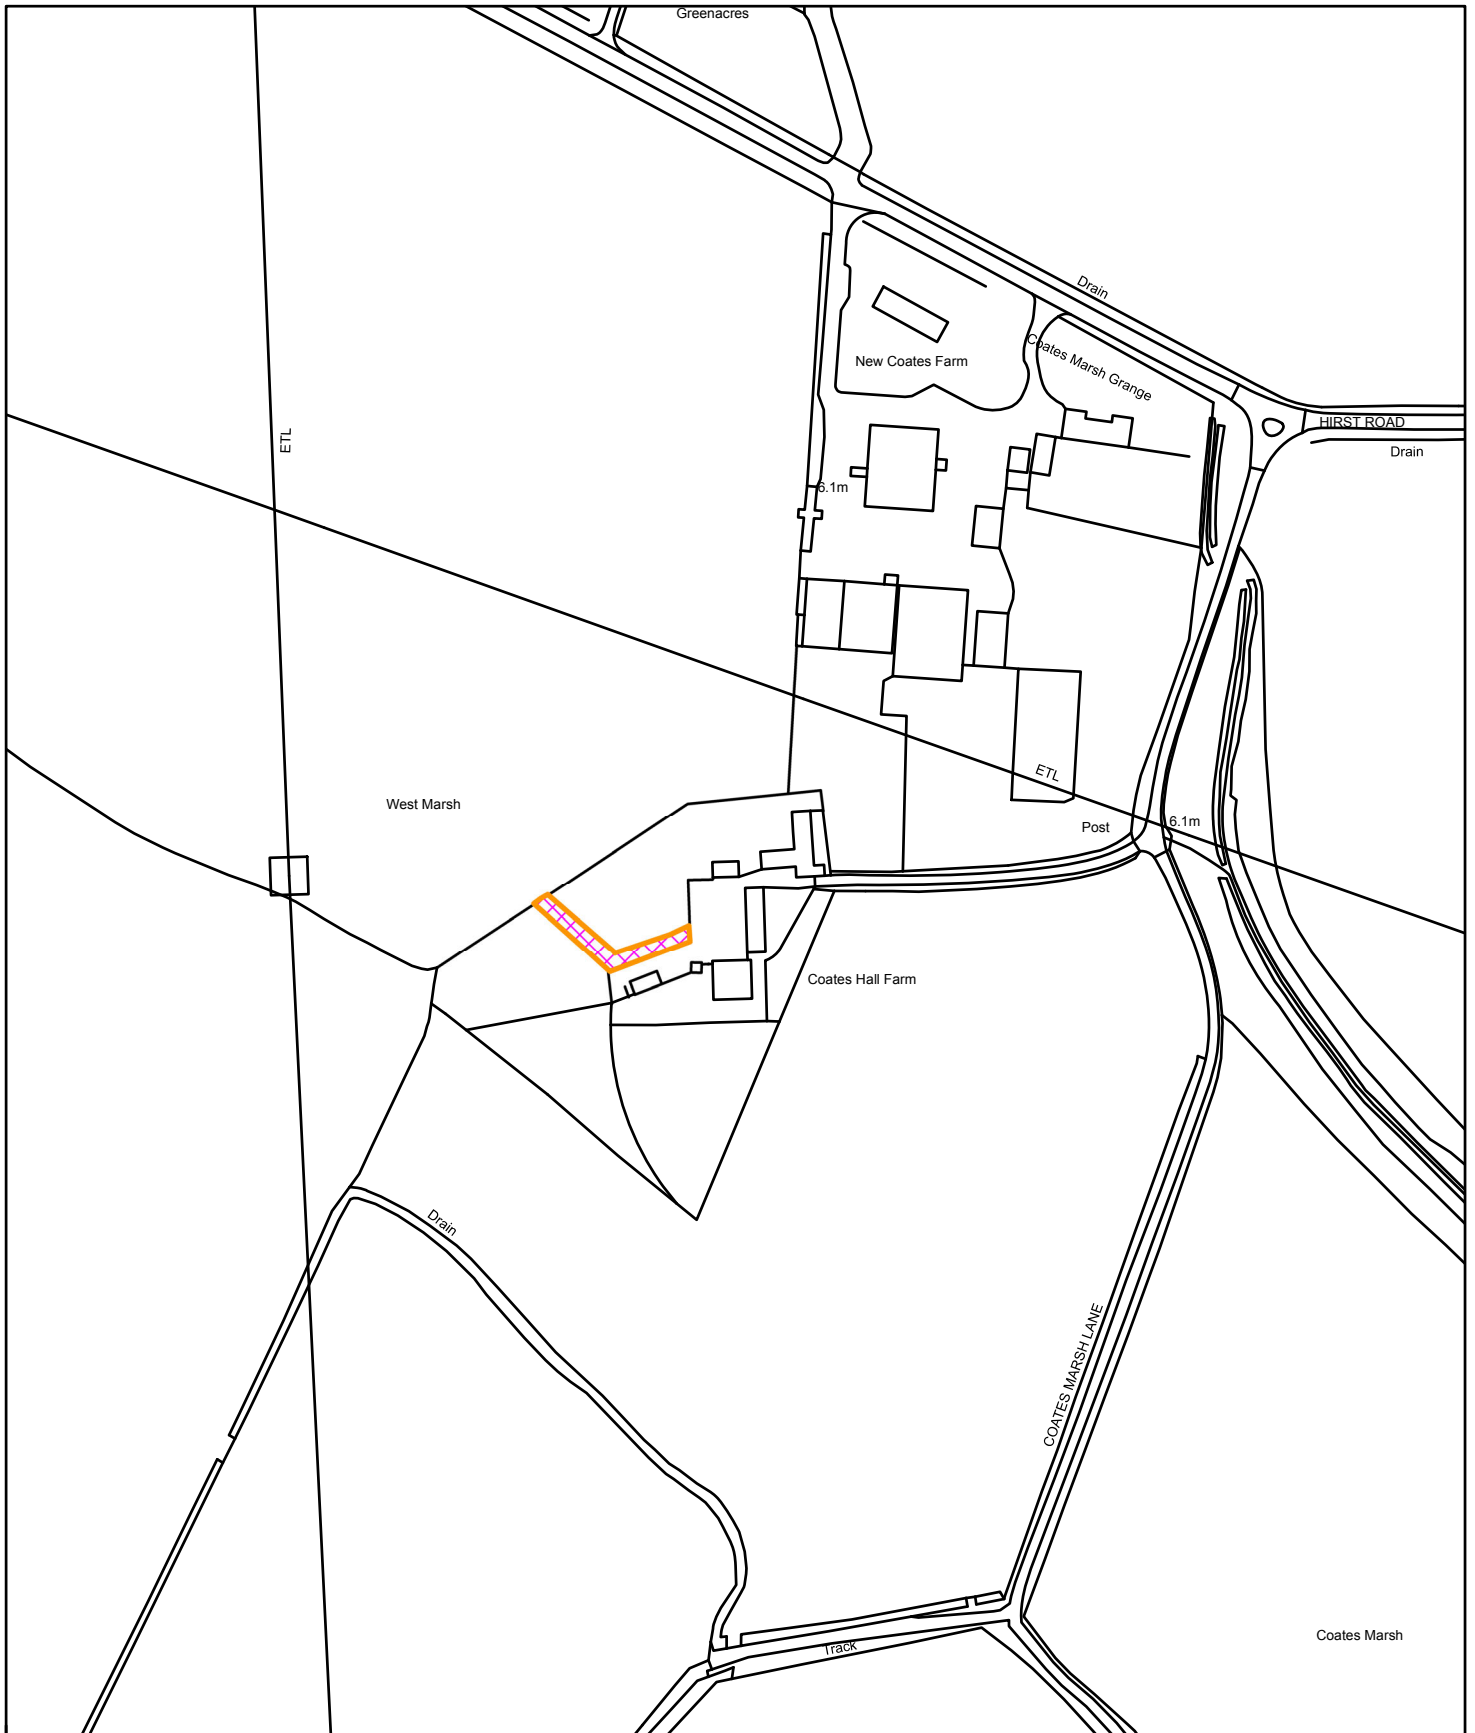

Coates Hall Lodge, Hirst Road, Carlton
2020/0719/FUL

Reproduced from the Ordnance Survey mapping with the permission of Her Majesty's Stationary Office. Unauthorised reproduction infringes Crown Copyright and may lead to prosecution or civil proceedings © Crown Copyright
Selby District Council Licence No. 100018656
This copy has been produced specifically for Planning and Building Control purposes only.
No further copies may be made.

1:2,500